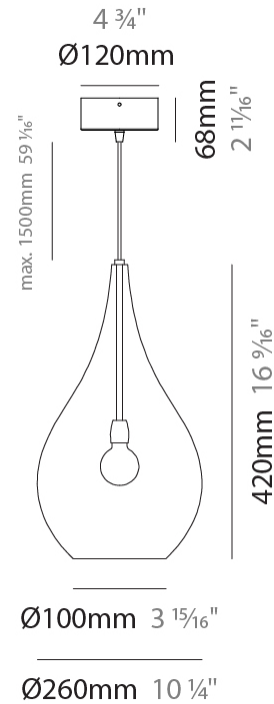

LACRIMA MONOPOINT SUSPENSION

D141055-

base number   Finish
Options

1. To build a product code in our configurator select the specify button on the base model # product page
2. To build a manual product code on this datasheet choose from the options listed below in blue font and add the suffix to the base model #

GENERAL

Series: Lacrima
Subseries: Lacrima Monopoint
Brand: Cangini & Tucci
Division: Design
Mounting Type: Suspension
Mounting Location: Ceiling

PHYSICAL

Shape: Abstract
Diameter (mm): 260
Diameter (in): 10 ¼
Height (mm): 420
Height (in): 16 ⅙
Max. Overall Height (mm): 1920
Max. Overall Height (in): 75 ⅙
Light Distribution: Omnidirectional
Weight (kg): 1.085
Weight (lbs): 2.39
Fixture Finish: [AMB](#) / [GRN](#) / [PNK](#) / [RUB](#) / [SKB](#) / [SMK](#) / [TOB](#) / [TRA](#)
Holder Finish: CHR
Fixture Material: Glass / Metal
Cable Details: 1500mm Cable

ELECTRICAL

Number of Lamps: 1
Lamp Type: LED Retrofit
Bulb Included: Bulb Not Included
Max. Wattage Per Lamp (W): 8
Lamp Base: E26
Input Voltage (V): 120
Upon Request: 277Vac / GU24

LED

OPTICAL

RATINGS AND CERTIFICATIONS

Certified By: Certified for North American Standards
IP rating: IP20

PROJECT	_____
TYPE	_____
SPECIFIER	_____
QUANTITY	_____
DATE	_____